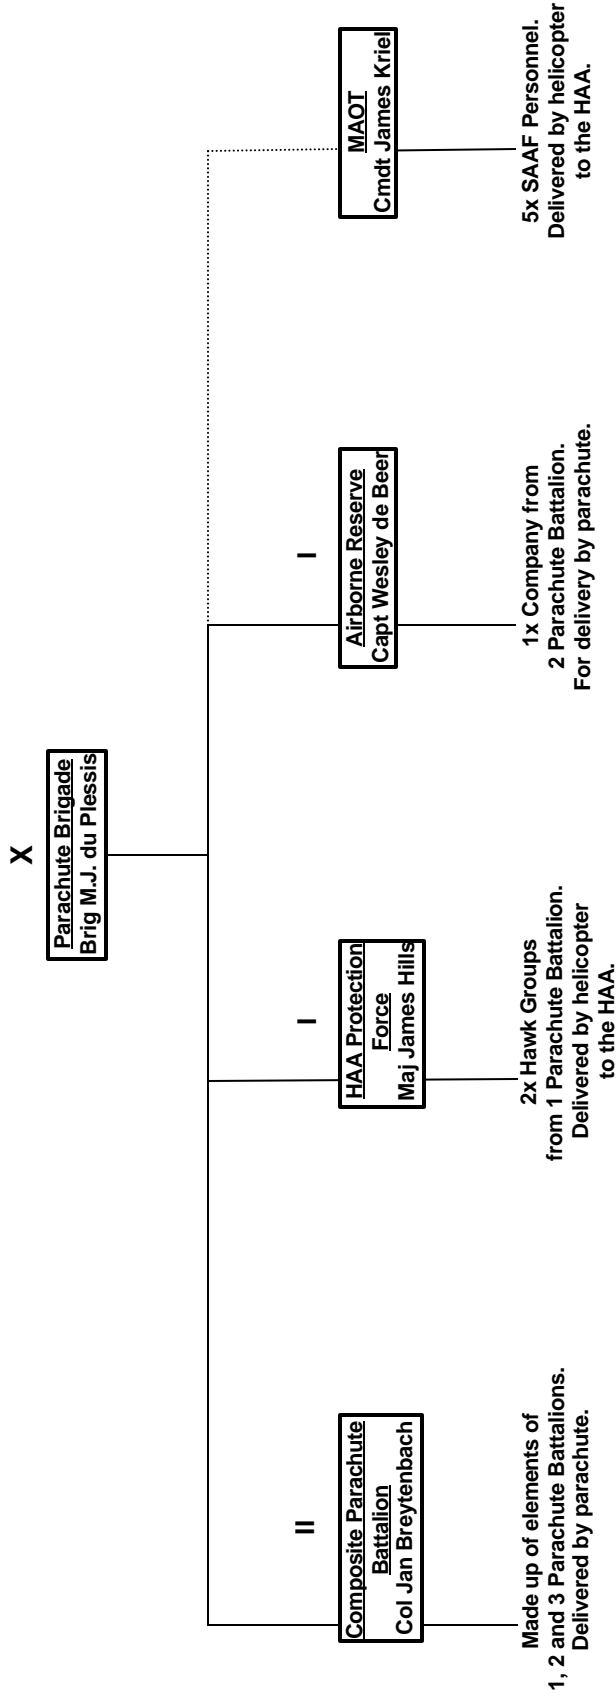

AIRBORNE FORCE USED FOR OPERATION REINDEER

Sources: 1 Para Bde Opso 1/78; SAAF Operational Order Op REINDEER; Composite Para Bn Opso 1/78.

2. The Brigade Headquarters consisted only of the Brigade Commander, his signaller and his Brigade Sergeant-Major. The Army's Sector of Operations (Brigadier Hannes Botha) was also attached to the Brigade Headquarters.